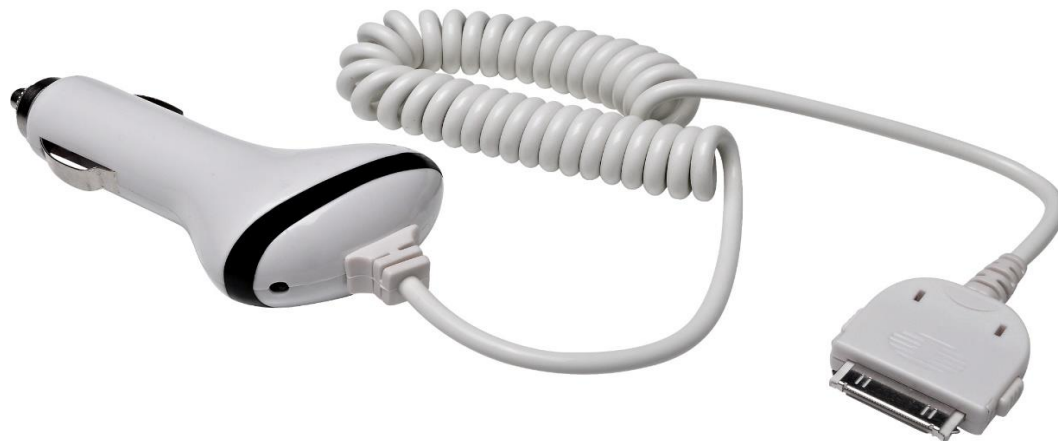

## Sandberg Car charger for iPad 2100 mA

With the Sandberg Car charger for iPad, you'll always have a charging cable to hand in your car, whether it's your iPad, iPhone or iPod that's running low on power.

## Спецификации

Описание: Sandberg Car charger for iPad 2100 mA

//Mobile accessories/Chargers and cables

EAN 5705730440021

Input 12-24V DC from car lighter socket

Output 5V DC, 2100 mA

Cable length 0.5 metres

### Размери

Опаковка височина: 16,7 cm

Опаковка широчина: 7,0 cm

Опаковка дълбочина: 4,0 cm

Опаковка тегло: 120 g