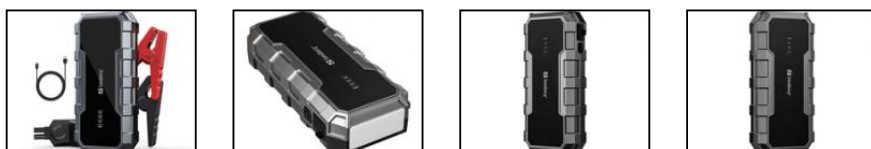

Sandberg®

Car Jumpstarter Powerbank 7200

Č. položky:

421-52

Sandberg®
ACTIVE

EAN:

5705730421525

5
Years
Warranty

Sandberg Car Jumpstarter Powerbank 7200 is a compact and versatile emergency battery that can help start cars, motorcycles and other 12V petrol or diesel vehicles. With a starting current of 400A and a peak current of 1000A, it delivers the power needed to get your vehicle running when the battery fails. It also functions as a power bank for charging devices such as smartphones. The built-in LED light with multiple lighting modes makes it a practical companion in your car, while travelling, or in emergency situations. Jump leads and USB charging cable included.

Více informací:
 www.sandberg.cz

Sandberg Car Jumpstarter Powerbank 7200

Specifikace

Capacity: 7200 mAh / 26.64 Wh
USB-C input: 5V/2A (10W Max)
USB-A output: 5V/3A, 9V/2A, 12V/1.5A (18W Max)
Clamp Rated Output: 12V DC 400A
Clamp Peak Output: 12V DC 1000A
LED light: Lighting, SOS and Strobe modes
Recharge time: 1.8 ±0.5 hours (18W charger)
Jump start capability: Up to 4.0L petrol / 2.0L diesel engines
Working temperatures:
Charging: 0°C to +45°C
Discharging: 0°C to +45°C
Storage temperature: -20°C to +60°C
IP60 Dust-proof

Informace o balení

1 Sandberg Jumpstarter Powerbank 10000
1 Battery smart clamps
1 USB-A to USB-C charge cable 1 meter
1 Quick guide

Rozměry

	Výrobek	Balení
Výška (cm)	4.00	7.00
Šířka (cm)	18.00	24.00
Hloubka (cm)	9.00	14.00
Hmotnost (g)	420.00	780.00