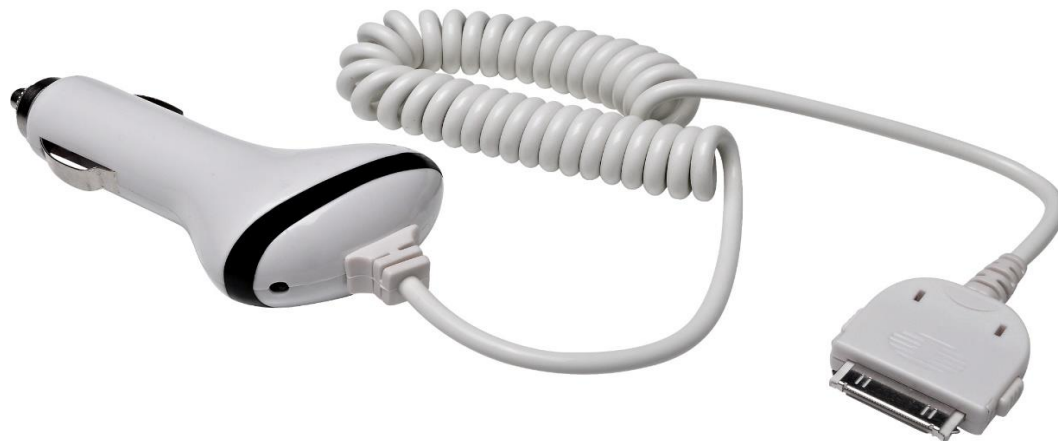

## Sandberg Car charger for iPad 2100 mA

With the Sandberg Car charger for iPad, you'll always have a charging cable to hand in your car, whether it's your iPad, iPhone or iPod that's running low on power.

## Προδιαγραφές

Περιγραφή: Sandberg Car charger for iPad 2100 mA

//Mobile accessories/Chargers and cables

EAN 5705730440021

Input 12-24V DC from car lighter socket

Output 5V DC, 2100 mA

Cable length 0.5 metres

### Διαστάσεις

Πακέτο ύψος: 16,7 cm

Πακέτο πλάτος: 7,0 cm

Πακέτο βάθος: 4,0 cm

Πακέτο βάρος: 120 g