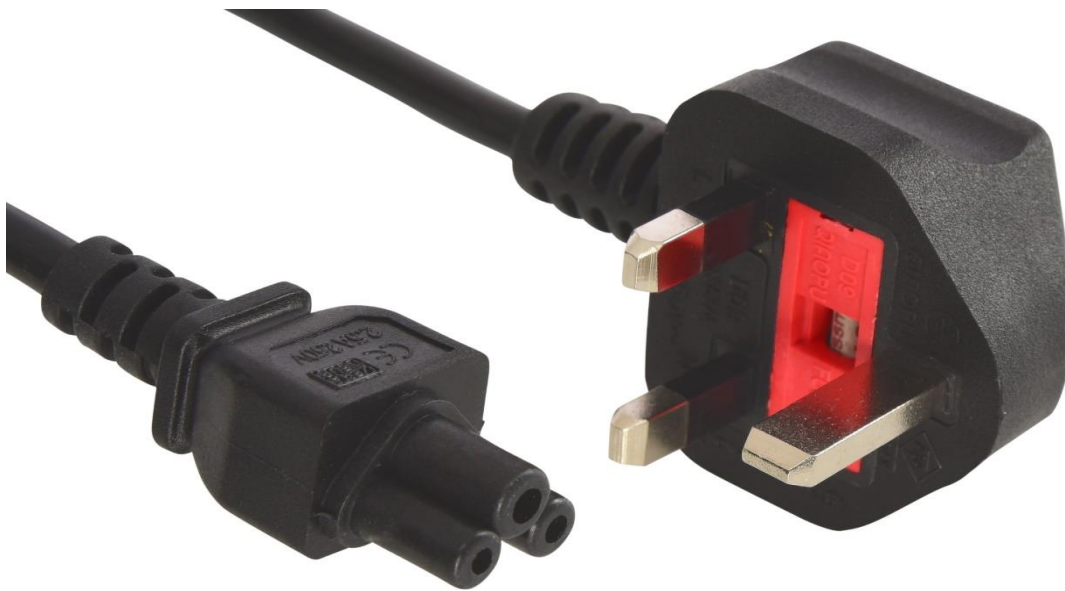

Sandberg 230V Cable UK-Cloverleaf 1.8 m

Power cable with "cloverleaf" connector that fits the power supply of most laptops. The cable connects the power supply to a mains socket, thereby providing the laptop with power.

More information at www.sandberg.it

Specifications

Description: Sandberg 230V Cable UK-Cloverleaf 1.8 m

//Cables/230V cables & splitters

EAN 5705730509087

Packaging info

Dimensions

Package height: 17,2 cm

Package width: 13,0 cm

Package depth: 4,5 cm

Package weight: 211 g

Links

Product page: <http://www.sandberg.it/product/230v-cable-uk-cloverleaf-1.8m>

Helpdesk page: <http://www.sandberg.it/support/230v-cable-uk-cloverleaf-1.8m>