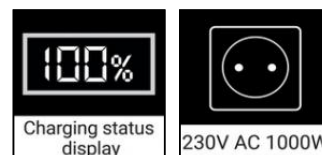

Sandberg®

Power Station 2xAC 1000

Toote nr:

420-86

Sandberg®
ACTIVE

EAN:

5705730420863

Sandbergi suur akupank 1000 2 x AC on teie kaasaskantav toiteallikas. Teil on piisavalt voolu mobiiltelefonide, tahvelarvutite, sülearvutite ja koguni kahe tavalise 230 V pistikupesa jaoks, mis annavad kuni 1000 W. Kasutage seda telkima minnes, paadis, aias töötades, festivalil, oma videotehnika jaoks või turvalise varuvariandina juhuks, kui teie kodus või kontoris peaks tekkima volukatkestus.

Product Sheet 420-86 et - V2.13

Lisateave:
 www.sandberg.world