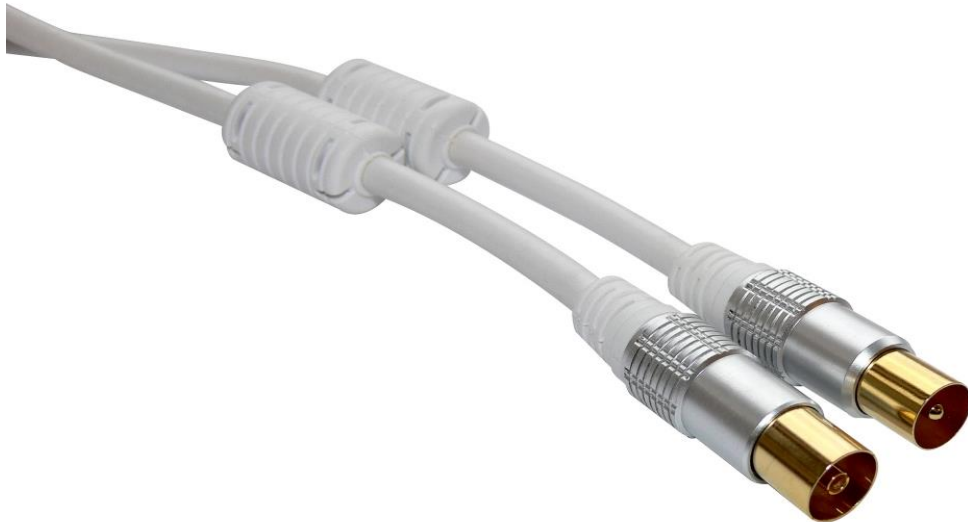

## Sandberg Aerial cable Lux-Line 1m WHITE

Aerial cable for use with ordinary aerial devices, generally radios or TVs. The cable is made from high-quality materials. You get a sturdy cable with gold-plated connectors in solid cast aluminium, ensuring optimal signal quality without noise and interference, specially optimised to produce a razor-sharp picture on your flat screen TV.

## Dane techniczne

Opis: Sandberg Aerial cable Lux-Line 1m WHITE

//Cables/Aerial inputs and cables

EAN 5705730508141

### Wymiary

Opakowanie wysokość: 16,7 cm

Opakowanie szerokość: 7,0 cm

Opakowanie głębokość: 4,0 cm

Opakowanie masa: 50 g

\_\_\_\_\_

\_\_\_\_\_