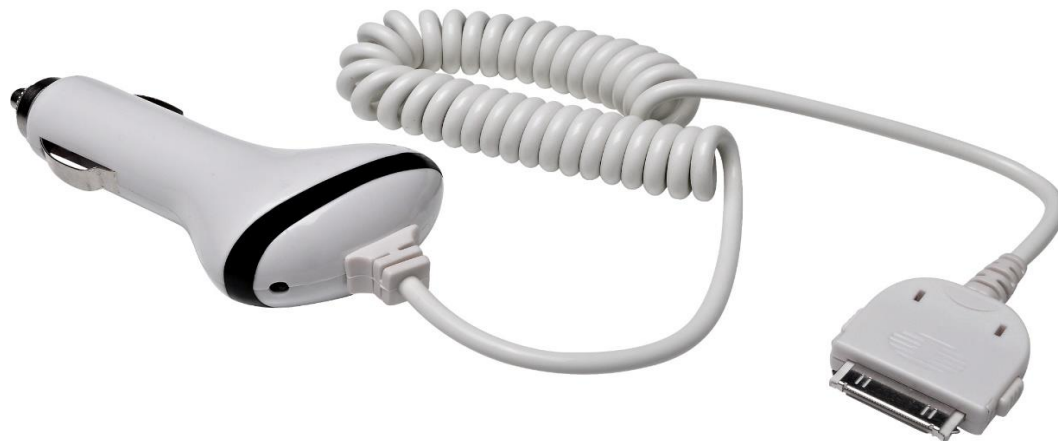

Sandberg Car charger for iPad 2100 mA

With the Sandberg Car charger for iPad, you'll always have a charging cable to hand in your car, whether it's your iPad, iPhone or iPod that's running low on power.

Especificações

Descrição: Sandberg Car charger for iPad 2100 mA

//Mobile accessories/Chargers and cables

EAN 5705730440021

Input 12-24V DC from car lighter socket

Output 5V DC, 2100 mA

Cable length 0.5 metres

Informação da embalagem

Dimensões

Embalagem altura: 16,7 cm

Embalagem largura: 7,0 cm

Embalagem profundidade: 4,0 cm

Embalagem peso: 120 g

Links

Produto página: <http://www.sandberg.it/product/car-charger-for-ipad-2100-ma>