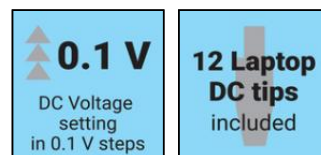

Powerbank 30000 AlwaysOn DC+PD

Nr. articol:

420-88

EAN:

5705730420887

Powerbank 30000 AlwaysOn DC+PD este un powerbank extrem de puternic, capabil să încarce 2 laptopuri mari în mod simultan. Cele două porturi PD/DC, fiecare cu o capacitate de 100W (chiar până la 120W pentru DC), asigură o alimentare optimă în mișcare sau ca rezervă în cazul unei pene de curent. În plus, există un port puternic QC 3.0 USB-A, cu o putere de 18W. Afișajul digital color de pe panoul frontal oferă o imagine de ansamblu instantanee a stării de încărcare și a capacității bateriei. Încărcare rapidă a power bank-ului în mai puțin de 90 de minute. Funcția opțională AlwaysOn face posibilă încărcarea produselor cu un consum redus de energie fără ca funcția de oprire automată să oprească power bank-ul.

Mai multe informații:
 www.sandberg.ro