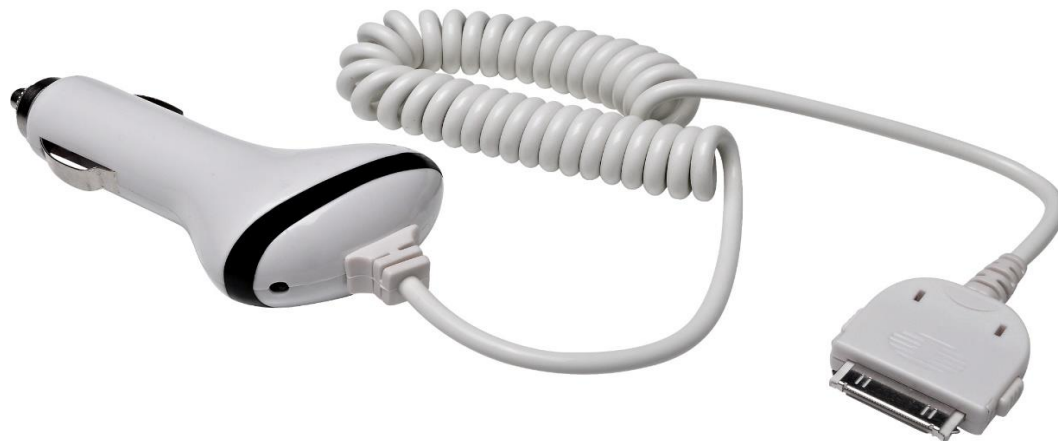

Sandberg Car charger for iPad 2100 mA

With the Sandberg Car charger for iPad, you'll always have a charging cable to hand in your car, whether it's your iPad, iPhone or iPod that's running low on power.

Specificații

Descriere: Sandberg Car charger for iPad 2100 mA

//Mobile accessories/Chargers and cables

EAN 5705730440021

Input 12-24V DC from car lighter socket

Output 5V DC, 2100 mA

Cable length 0.5 metres

Informații privind ambalajul

Dimensiuni

Ambalaj înălțime: 16,7 cm

Ambalaj lățime: 7,0 cm

Ambalaj adâncime: 4,0 cm

Ambalaj masă: 120 g

Linkuri

Produs pagina: <http://www.sandberg.it/product/car-charger-for-ipad-2100-ma>