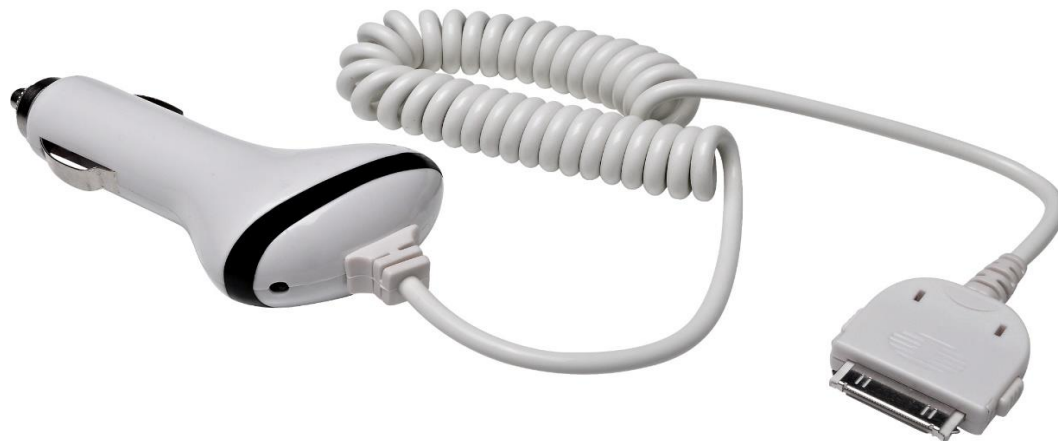

Sandberg Car charger for iPad 2100 mA

With the Sandberg Car charger for iPad, you'll always have a charging cable to hand in your car, whether it's your iPad, iPhone or iPod that's running low on power.

Specifikacije

Opis: Sandberg Car charger for iPad 2100 mA

//Mobile accessories/Chargers and cables

EAN 5705730440021

Input 12-24V DC from car lighter socket

Output 5V DC, 2100 mA

Cable length 0.5 metres

Podatki o pakiranju

Dimenzije

Embalaža višina: 16,7 cm

Embalaža širina: 7,0 cm

Embalaža globina: 4,0 cm

Embalaža teža: 120 g

Povezave

Izdelek stran: <http://www.sandberg.it/product/car-charger-for-ipad-2100-ma>

Helpdesk stran: <http://www.sandberg.it/support/car-charger-for-ipad-2100-ma>