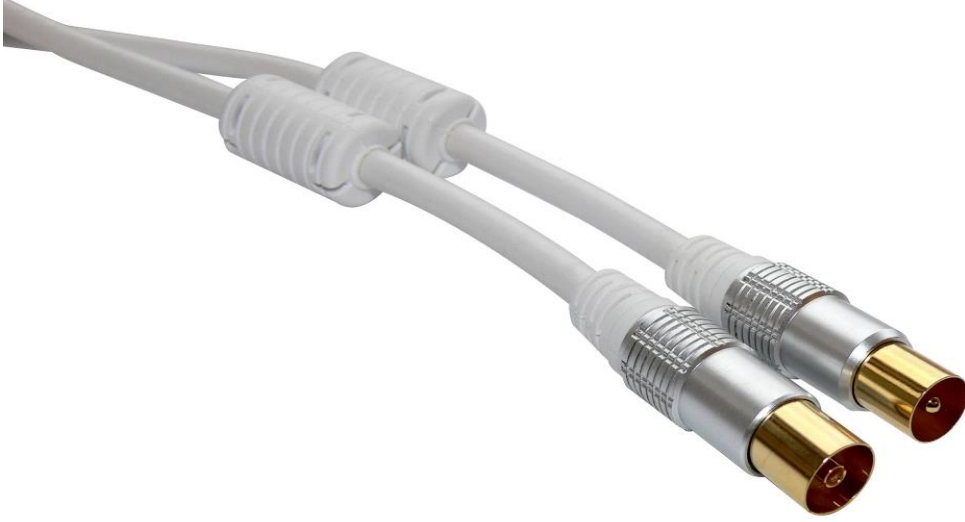

Sandberg Aerial cable Lux-Line 1m WHITE

Aerial cable for use with ordinary aerial devices, generally radios or TVs. The cable is made from high-quality materials. You get a sturdy cable with gold-plated connectors in solid cast aluminium, ensuring optimal signal quality without noise and interference, specially optimised to produce a razor-sharp picture on your flat screen TV.

Özellikler

Açıklama: Sandberg Aerial cable Lux-Line 1m WHITE

//Cables/Aerial inputs and cables

EAN 5705730508141

Paketleme bilgileri

Blank area for packaging information.

Boyutlar

Paket yükseklik: 16,7 cm

Paket genişlik: 7,0 cm

Paket derinlik: 4,0 cm

Paket ağırlık: 50 g

Blank area for dimensions.

Bağlantılar

Ürün sayfa: <http://www.sandberg.it/product/aerial-cable-luxline-1m-white>

Helpdesk sayfa: <http://www.sandberg.it/support/aerial-cable-luxline-1m-white>